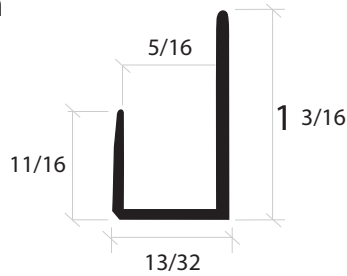

- Each channel is individually poly-wrapped
- Back leg is punched & slotted - J Channels
- Sold by the carton
- Visa, Mastercard, Company check

Shipping

- Free shipping for new customers or over \$500
- \$50 in California
- Local pick-up available (please call ahead)

Part #: TA - 80201

1/4" Deep Nose Aluminum "J" Channel - 16'

Carton quantity : 24

Finish	Price
Brushed Nickel	\$6.25
Chrome	\$6.00
Brite Gold	\$6.00
Satin Anodized	\$5.00
Bronze Anodized	\$5.15

Thickness = .043"