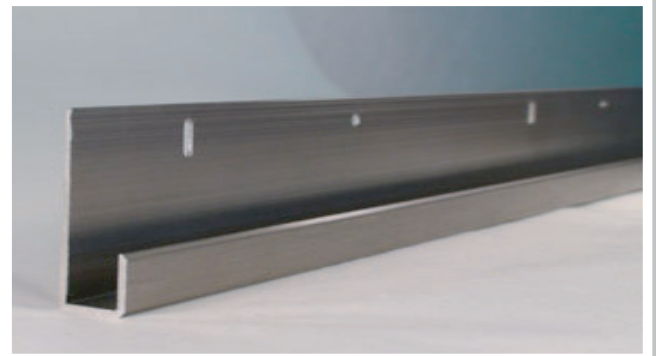

Part #: TA - 80202

1/4" Shallow Aluminum "J" Channel - 16'

Carton quantity : 48

Finish	Price
Brushed Nickel	\$5.00
Chrome	\$4.75
Satin Anodized	\$4.00
Bronze Anodized	\$4.15

Thickness = .043"

Part #: TA - 80203

1/4" Shallow Aluminum "J" Channel - 12'

Carton quantity : 48

Finish	Price
Brushed Nickel	\$4.00
Chrome	\$3.80
Satin Anodized	\$3.05
Bronze Anodized	\$3.15

Thickness = .040"

Part #: TA - 80302

3/8" Deep Aluminum "U" Channel - 16'