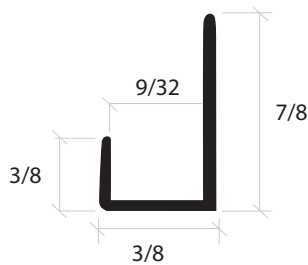

Part #: TA - 80201

1/4" Deep Nose Aluminum "J" Channel - 16'

Carton quantity : 24

Finish	Price
Brushed Nickel	\$6.25
Chrome	\$6.00
Brite Gold	\$6.00
Satin Anodized	\$5.00
Bronze Anodized	\$5.15

Thickness = .043"

Part #: TA - 80202

1/4" Shallow Aluminum "J" Channel - 16'

Carton quantity : 48

Finish	Price
Brushed Nickel	\$5.00
Chrome	\$4.75
Satin Anodized	\$4.00
Bronze Anodized	\$4.15

Thickness = .043"

Part #: TA - 80203

1/4" Shallow Aluminum "J" Channel - 12'

Carton quantity : 48

Finish	Price
Brushed Nickel	\$4.00
Chrome	\$3.80
Satin Anodized	\$3.05
Bronze Anodized	\$3.15

Thickness = .040"

Part #: TA - 80302

3/8" Deep Aluminum "U" Channel - 16'