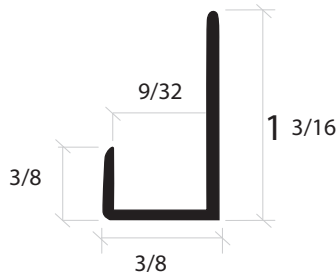

Part #: TA - 80201

1/4" Deep Nose Aluminum "J" Channel - 16'

Carton quantity : 24

Finish	Price
Brushed Nickel	\$6.25
Chrome	\$6.00
Brite Gold	\$6.00
Satin Anodized	\$5.00
Bronze Anodized	\$5.15

Thickness = .043"

Part #: TA - 80202

1/4" Shallow Aluminum "J" Channel - 16'

Carton quantity : 48

Finish	Price
Brushed Nickel	\$5.00
Chrome	\$4.75
Satin Anodized	\$4.00
Bronze Anodized	\$4.15

Thickness = .043"

Part #: TA - 80203