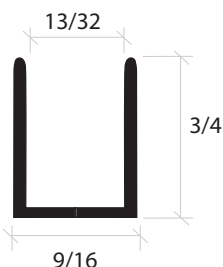

Part #: TA - 80202

1/4" Shallow Aluminum "J" Channel - 16'

Carton quantity : 48

Finish	Price
Brushed Nickel	\$5.00
Chrome	\$4.75
Satin Anodized	\$4.00
Bronze Anodized	\$4.15

Thickness = .043"

Part #: TA - 80203

1/4" Shallow Aluminum "J" Channel - 12'

Carton quantity : 48

Finish	Price
Brushed Nickel	\$4.00
Chrome	\$3.80
Satin Anodized	\$3.05
Bronze Anodized	\$3.15

Thickness = .040"

Part #: TA - 80302

3/8" Deep Aluminum "U" Channel - 16'

Carton quantity : 24

Finish	Price
Brushed Nickel	\$9.75
Chrome	\$8.75
Satin Anodized	\$8.25

Thickness = .078"